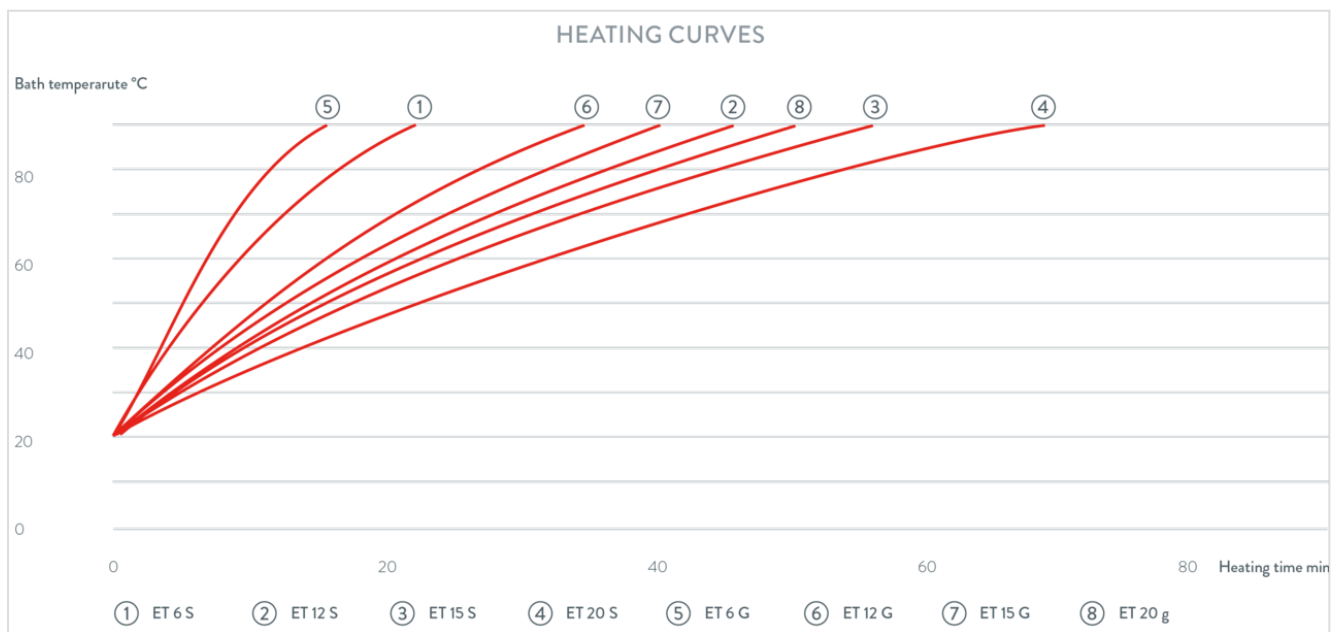

PRODUCT DATA SHEET

Standing: 2024-01-22

LAUDA ECO ET 12 G

Heating thermostat 230 V; 50/60 Hz

Part Number: L001130

Reserve technical changes